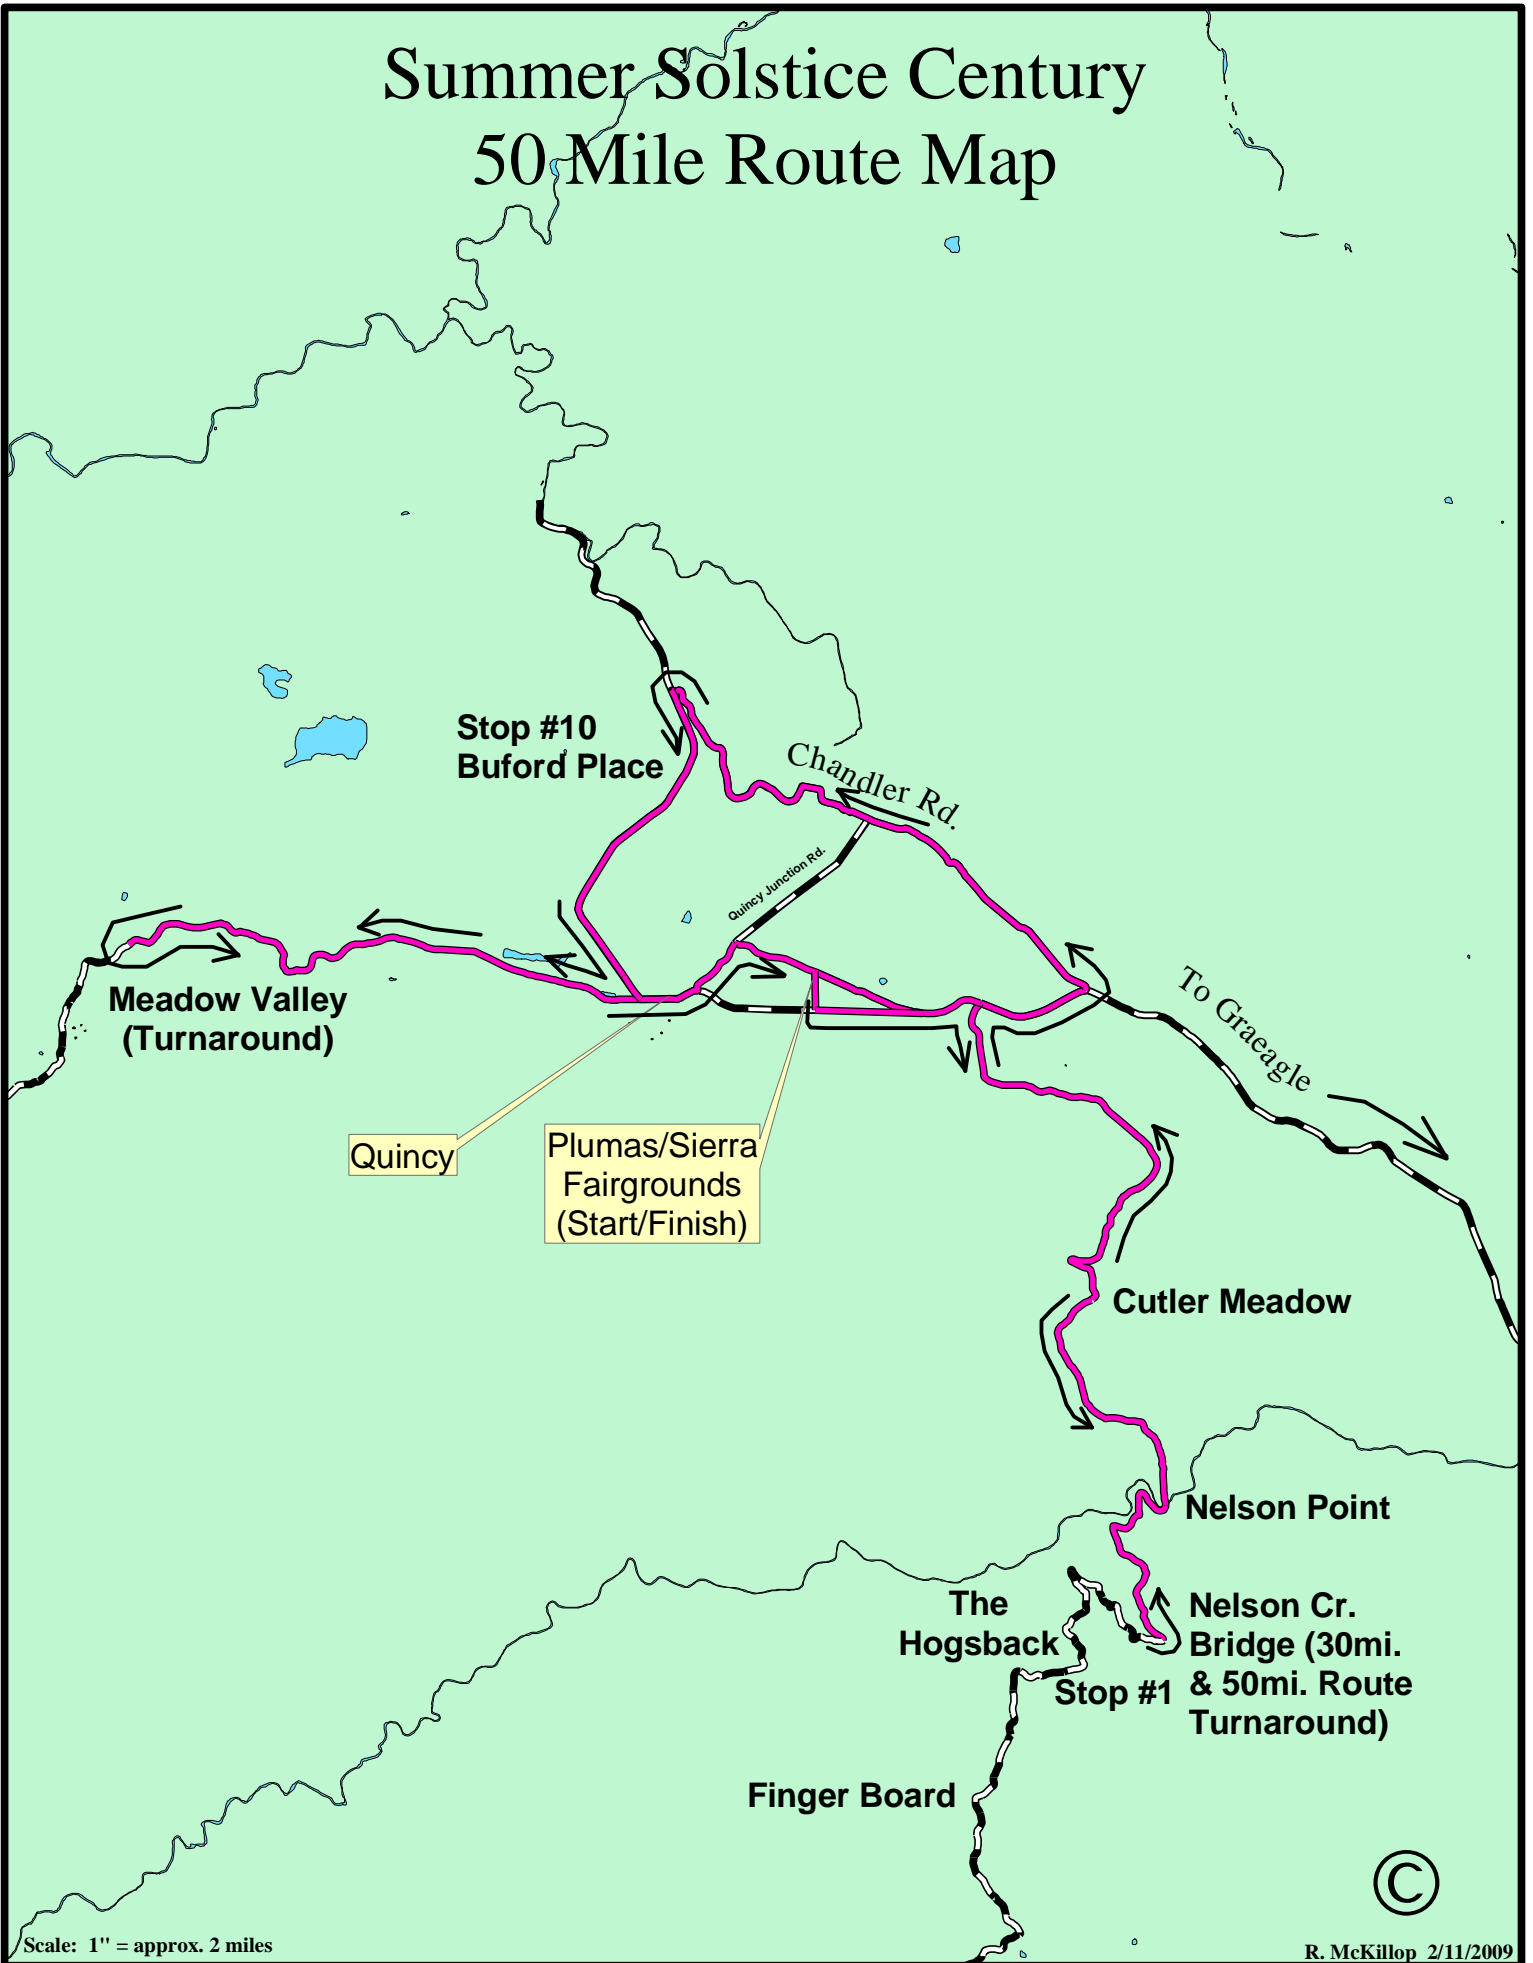

# Summer Solstice Century 50 Mile Route Map

Scale: 1" = approx. 2 miles

R. McKillop 2/11/2009