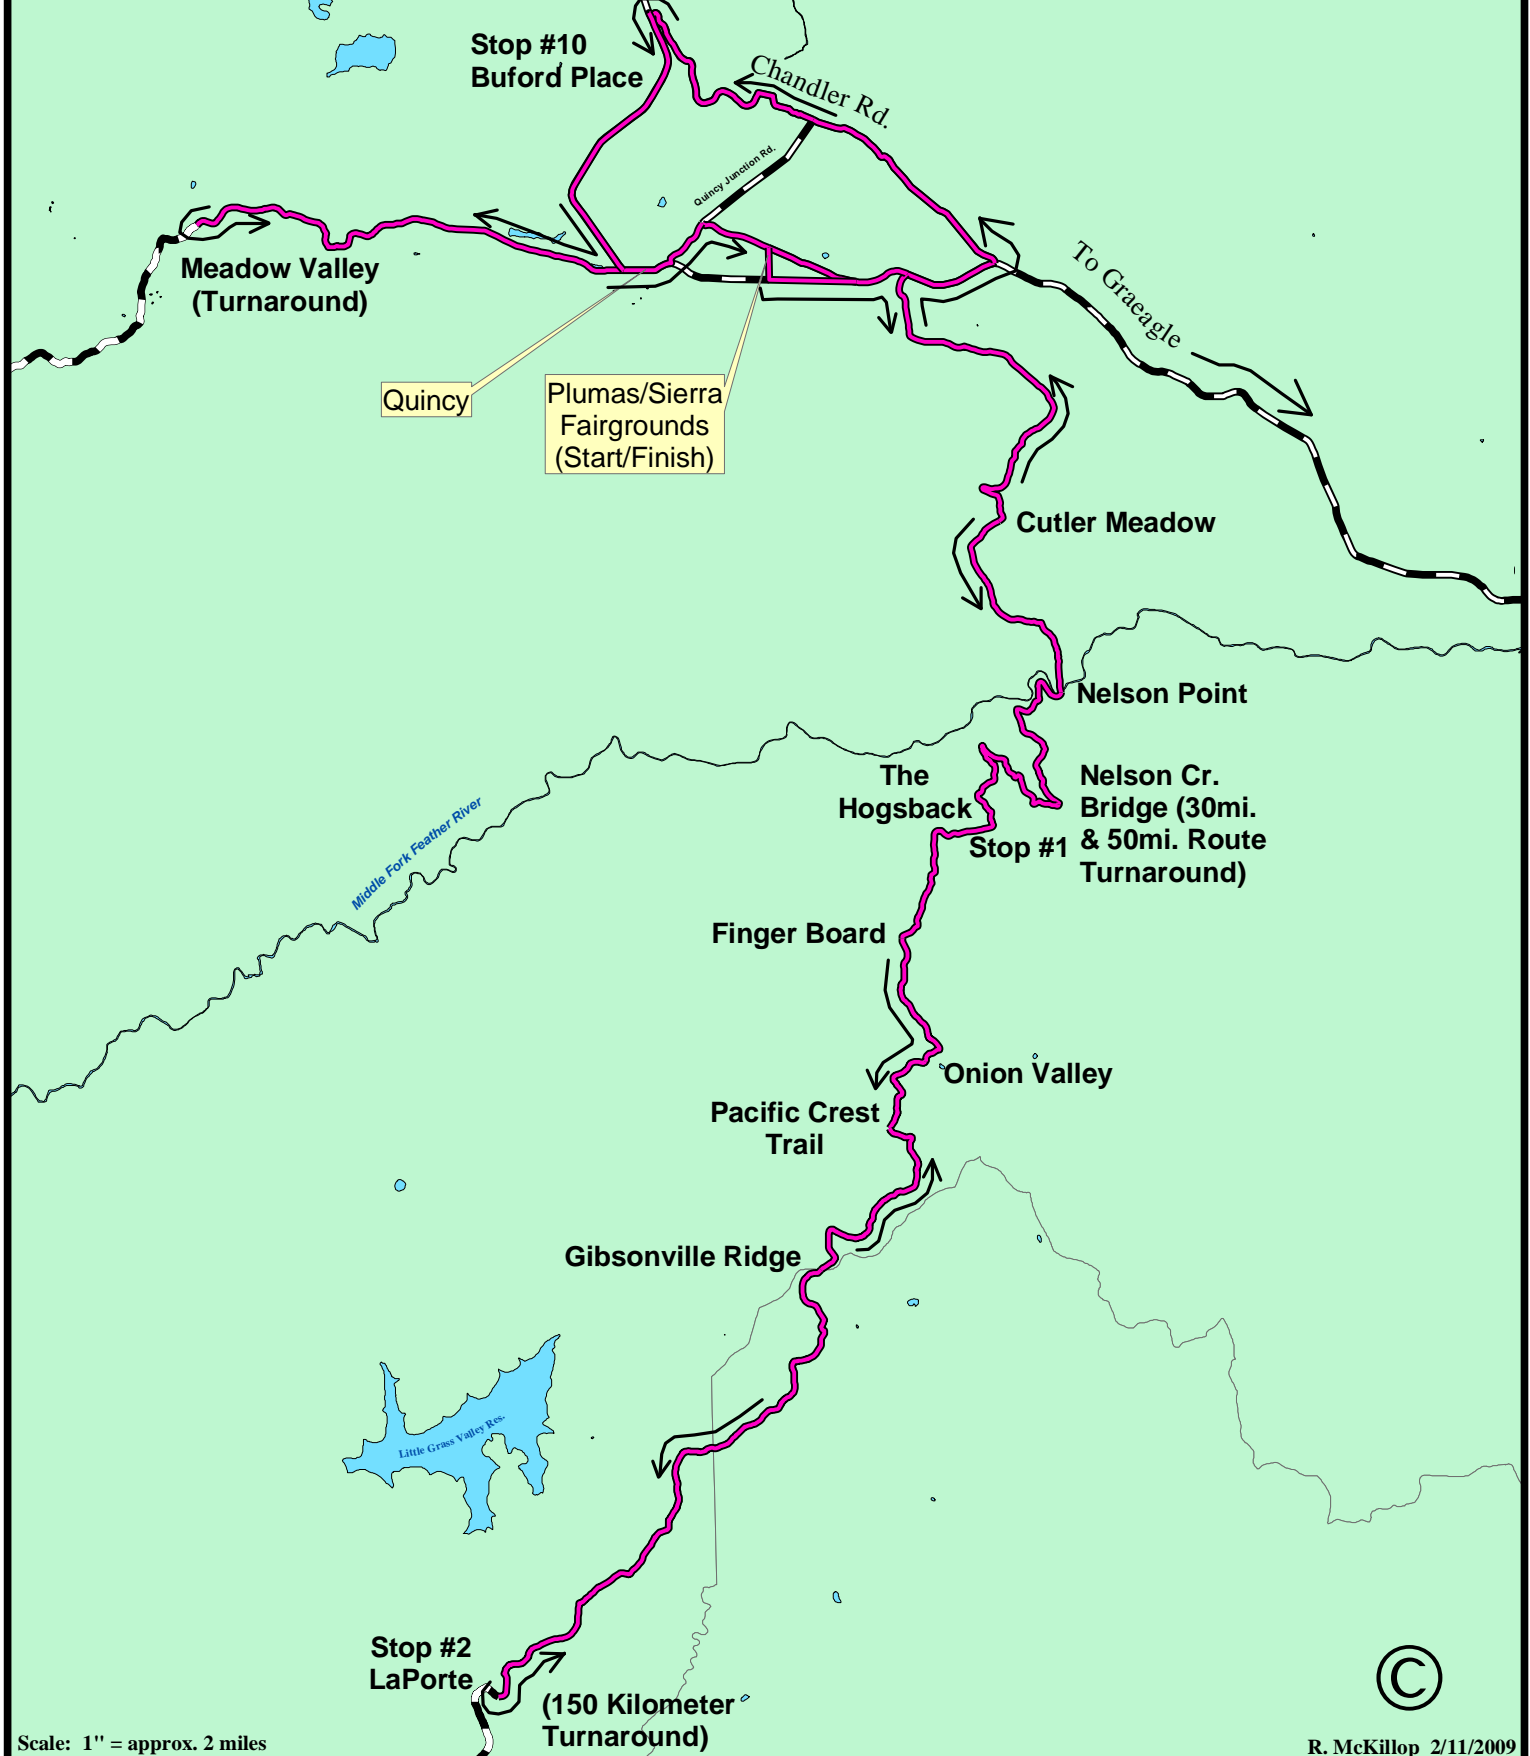

Summer Solstice Century 150 Kilometer Route Map

Scale: 1" = approx. 2 miles

R. McKillop 2/11/2009