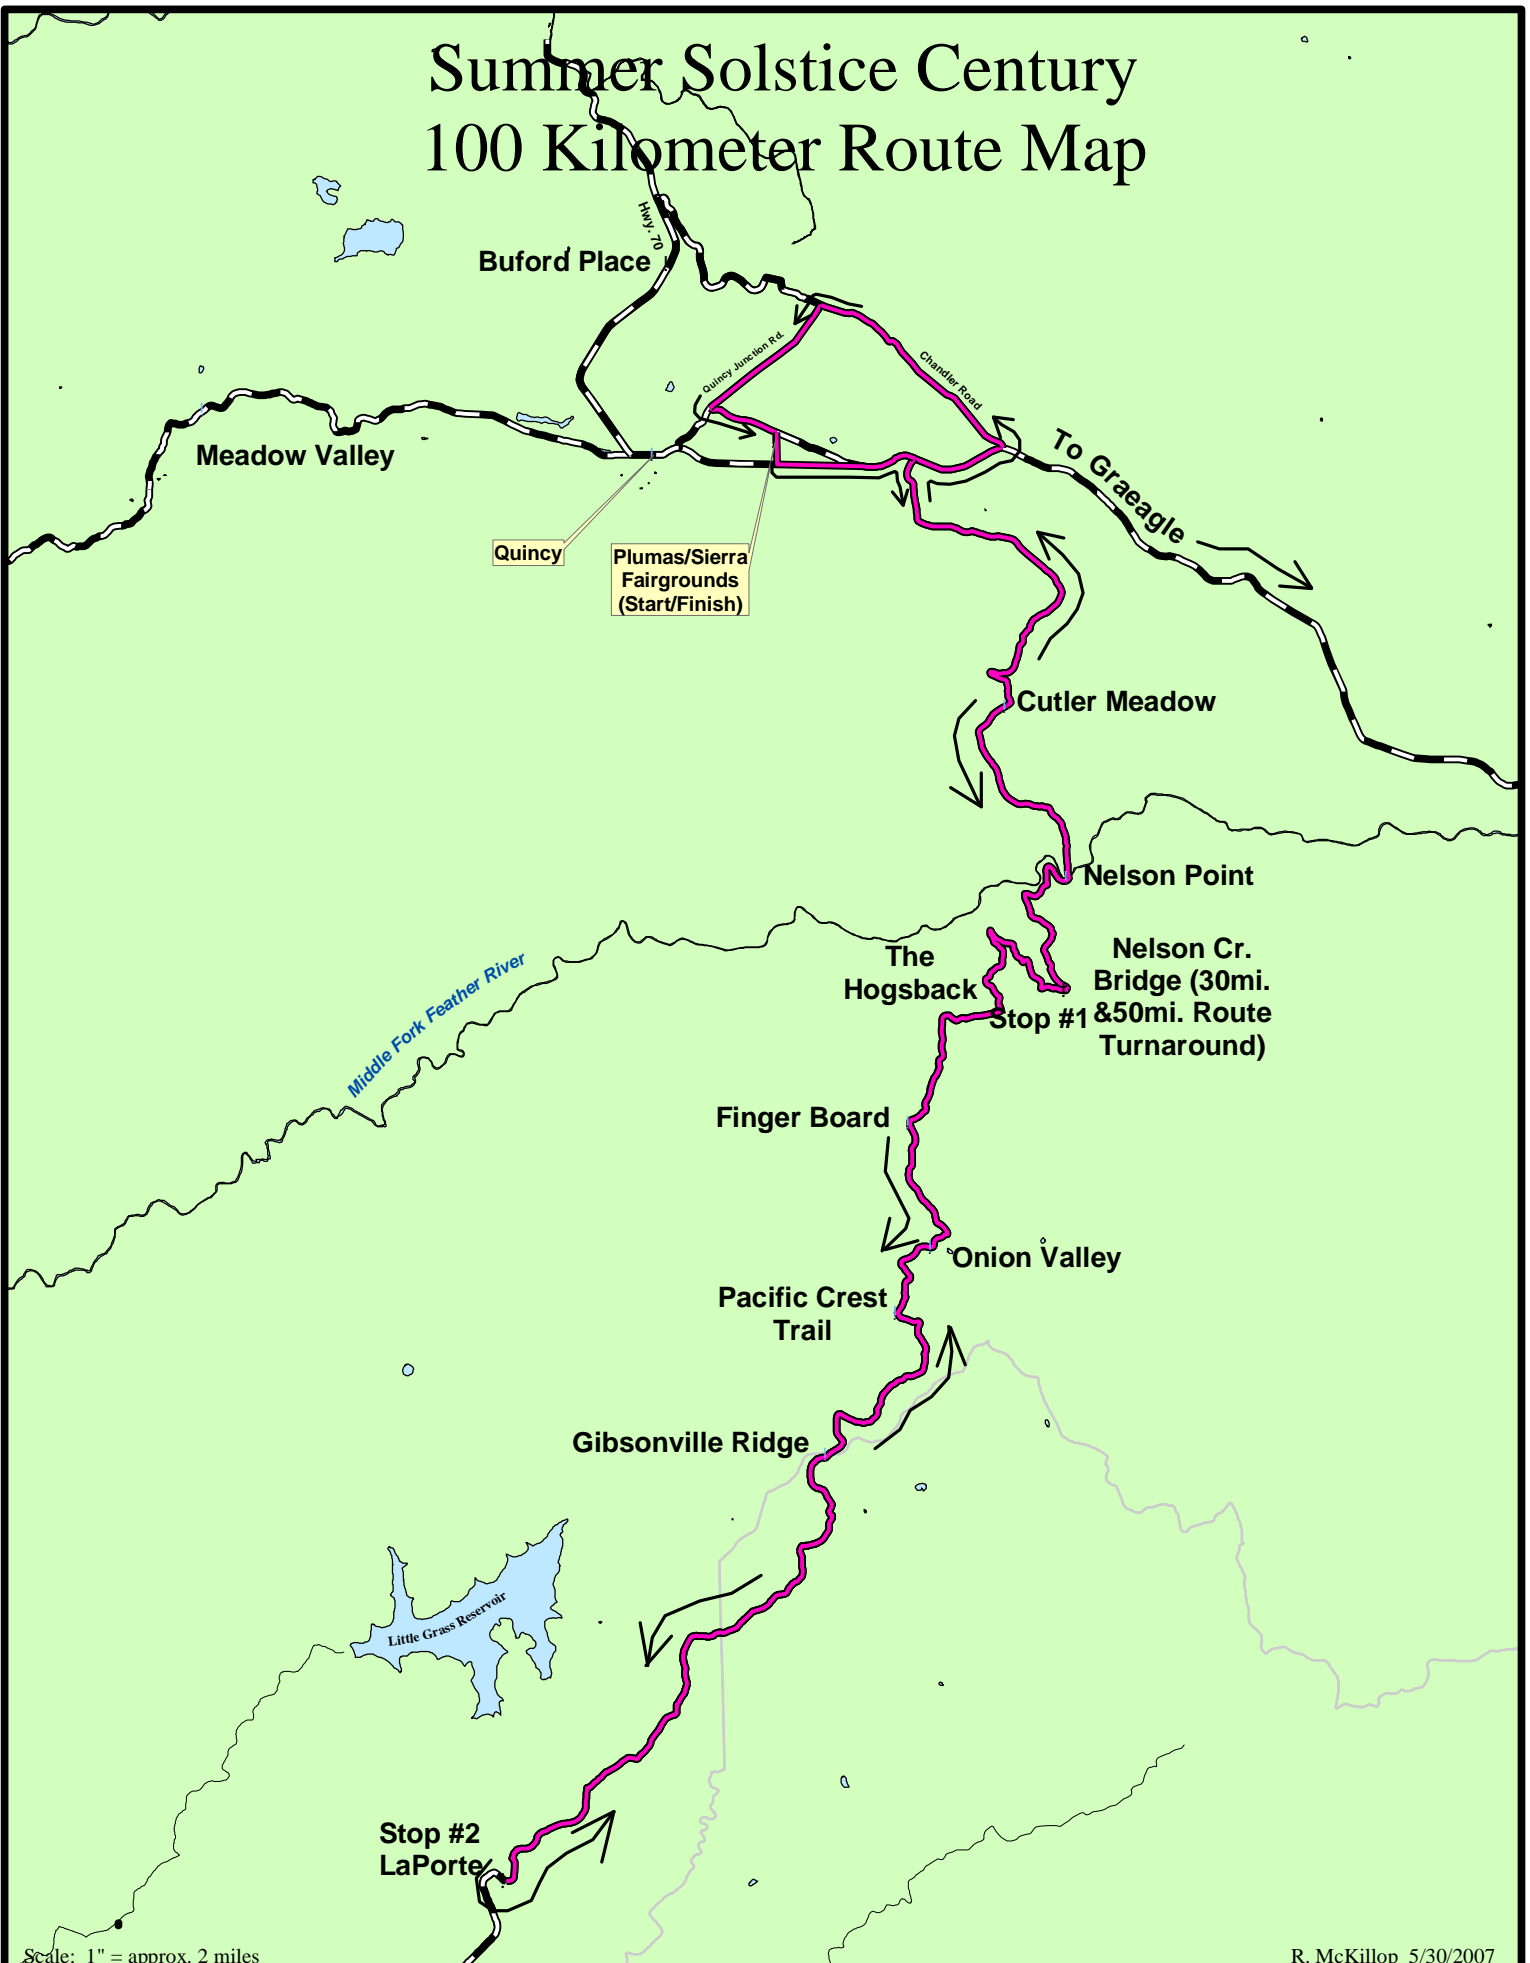

# Summer Solstice Century 100 Kilometer Route Map

Scale: 1" = approx. 2 miles

R. McKillop 5/30/2007